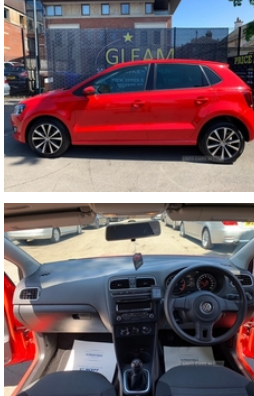

17C Station View, Dunmurry, Belfast BT17
0AE, DUNMURRY, BT17 0AE

02890 602020
07803 075299

Volkswagen Polo 1.4 Match Edition 5dr | Jan 2014

MATCH EDITION FINANCE AVAILABL

£6,995

Miles: 23000
Fuel Type: Petrol
Transmission: Manual
Colour: Red
Engine Size: 1198
CO2 Emission: 139
Tax Band: E (£150 p/a)
Body Style: Hatchback
Insurance 11E
group:
Reg: FXZ4376

Vehicle Features

'Lights On' warning buzzer, 2 bag hooks in luggage compartment, 2 cupholders, 3 point height adj front seatbelts + pretensioners, 3x3 point rear seatbelts, 4 grab handles, 60/40 split folding rear seat, ABS, Alarm with interior protection, Bluetooth Telephone preparation, Body colour door handles, Body coloured bumpers, Body coloured door mirrors, Body coloured side sills, Centre console storage, Chrome interior door handles, Cruise control, Daytime running lights, Delay courtesy light function, Driver/passenger sunvisors and illuminated vanity mirrors, Driver/Passenger whiplash optimised head restraints, Driver and passenger airbags, Driver seat height adjust, Dust/pollen filter, Electric front windows, Electric operated/heated door mirrors, Electronic engine immobiliser, ESP with EDL + ASR, Front door pockets, Front fog lights, Front head restraints, Front passenger seat height adjust, Front seat backrest storage nets, Glovebox, HBA (Hydraulic Brake Assist), Heated rear window with auto timer, Heat insulating tinted glass, Interior light with delay, Isofix Preparation 2 Rear child seats, Luggage compartment cover, Luggage compartment lighting, MDI with USB/iPod connection cables, PAS - speed related, Reading lights, Rear door pockets, Rear head restraints, Rear parking sensor, Rear windscreen washer and wiper with interval delay, Remote central locking with 2 remote folding keys, Service interval indicator, Steel space saver spare wheel, Tyre pressure monitoring system, Variable boot floor, Warning buzzer and light for front seatbelts unfastened

Technical Specs

Dimensions
Length: 3970mm
Width: 1682mm
Height: 1462mm
Seats: 5
Gross Weight: 1550KG
Max. Loading Weight: 455KG

Performance & Economy
Fuel Consum. (Urban Cold): 35.3MPG
Fuel Consum. (Extra Urban): 60.1MPG
Fuel Consum. (Combined): 47.9MPG
Fuel Tank Capacity: 45L
Number Of Gears: 5 SPEED
Top Speed: 110MPH
Acceleration 0-100 km/h: 11.9s
Engine Power BHP: 84.5BHP

Vehicle Description

2014 Volkswagen Polo 1.2 Match Edition 5 Door Manual Only 23,000 Fully Serviced Miles, Stunning Car in Excellent Condition. Must be